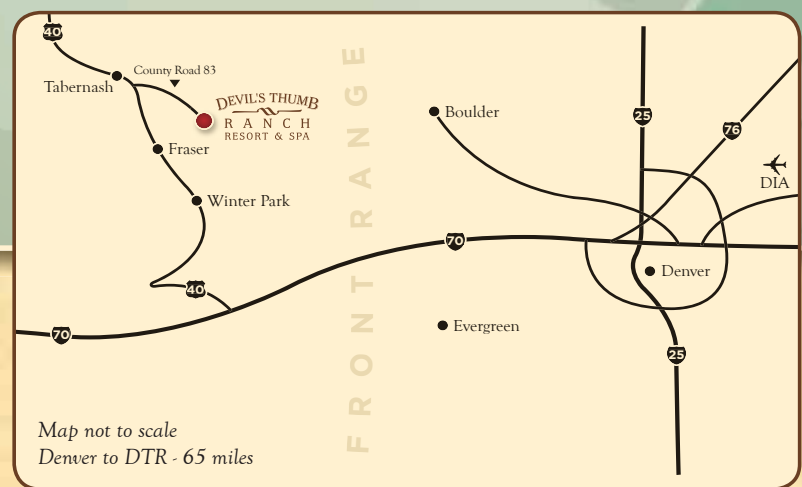

Devil's Thumb  
The rock outcropping after which we are named

Zip Line  
No access without guide

Winter Park

Ridge Pond

Meadow Pond

Cabins

Cabin Creek Stables

Main Lodge

Broad Axe Barn

Yager House

13 Ranch Creek Spa,  
Boutique, Yoga Studio

High Lonesome Lodge

Sledding Hill

To The Bunkhouse

County Road 83

Map not to scale  
Denver to DTR - 65 miles

- |                                      |   |                         |                |
|--------------------------------------|---|-------------------------|----------------|
| 1. Main Lodge                        | 12. Meadow Ceremony Site                      | 22. Cabin Creek Stables | J. Willow      |
| 2. Heck's                            | 13. Ranch Creek Spa,<br>Boutique, Yoga Studio | <b>Cabins:</b>          | K. Coyote      |
| 3. Idlewild Room                     | 14. Day Lodge                                 | A. Wrangler             | L. Cabin Creek |
| 4. Hallowed Grounds                  | 15. High Lonesome Lodge                       | B. Settler              | M. Trapper's   |
| 5. Broad Axe Barn                    | 16. High Lonesome Barn                        | C. Nordic               | N. Ouray       |
| 6. Zach's Mercantile & Nordic Center | 17. Wine Grotto                               | D. Red Quill            | O. Ranch Creek |
| 7. Rachel's Pool                     | 18. HLL Ceremony Site                         | E. Byers                | P. Blue Sky    |
| 8. Timber House                      | 19. High Lonesome Pavilion                    | F. Traveler's Rest      |                |
| 9. John Ls' Wine Cellar              | 20. Playground                                | G. Caroga               |                |
| 10. Ranch House Restaurant           | 21. Sledding Hill                             | H. Manitou              |                |
| 11. The Yager House                  |   | I. Taylor               |                |